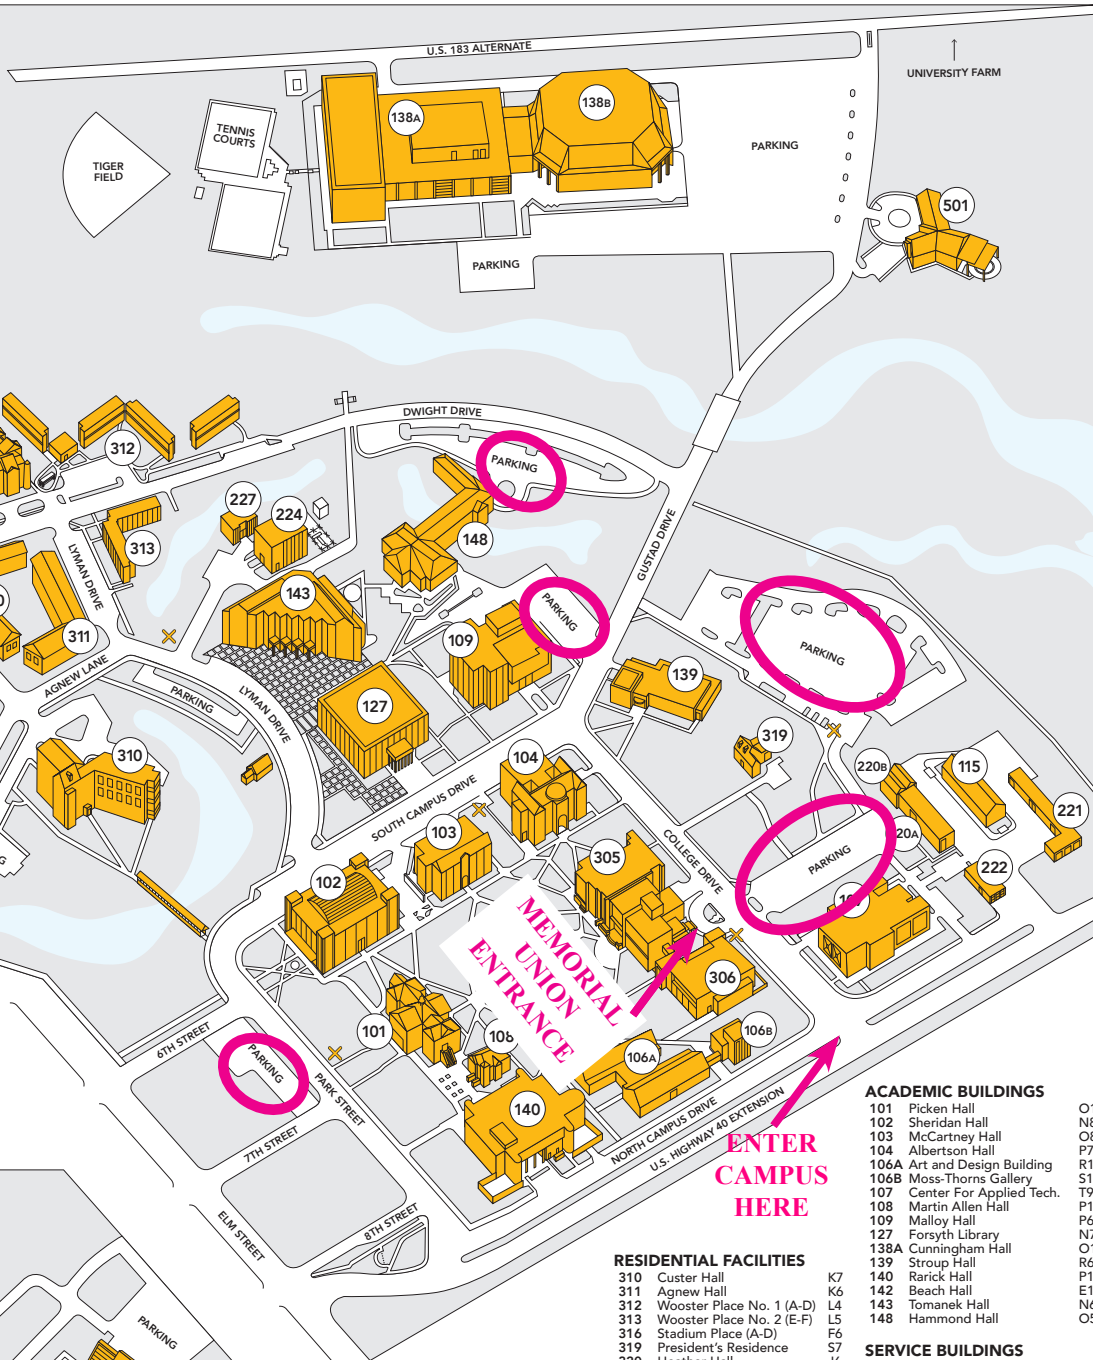

FHSU Orientation
Check-In Memorial
Union 1st Floor

Parking Marked with Pink Circles

FORT HAYS STATE UNIVERSITY