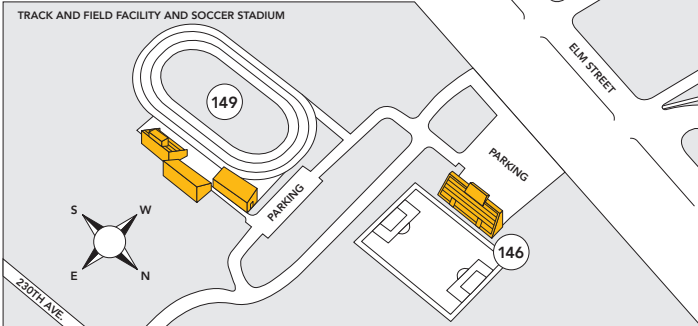

ATHLETIC FACILITIES

RESIDENTIAL FACILITIES

- 310 Custer Hall
- 311 Agnew Hall
- 312 Wooster Place No. 1 (A-D)
- 313 Wooster Place No. 2 (E-F)
- 316 Stadium Place (A-D)
- 319 President's Residence
- 320 Heather Hall
- 322 Victor E. Village
- 326 Tiger Village
- 325 McMinds Hall
- 328 Dane G. Hansen Hall

AUXILIARY ENTERPRISES

ACADEMIC BUILDINGS

- 101 Picken Hall
- 102 Sheridan Hall
- 103 McCartney Hall
- 104 Albertson Hall
- 106A Art and Design Building
- 106B Moss-Thorns Gallery
- 107 Center For Applied Tech.
- 108 Martin Allen Hall
- 109 Malloy Hall
- 127 Forsyth Library
- 138A Cunningham Hall
- 139 Stroup Hall
- 140 Rarick Hall
- 142 Beach Hall
- 143 Tomaneck Hall
- 148 Hammond Hall

SERVICE BUILDINGS

- 115 Brooks Building
- 220A Grounds
- 220B Greenhouse
- 221 C.A. Witt Building
- 222 Maintenance/Warehouse
- 224 Motor Pool
- 224 Akers Energy Center
- 225 South Maintenance Bldg.
- 227 Switchgear Bldg.
- 330 Res. Life Maintenance Bldg.

- O10
- N8
- O8
- P7
- R10
- S10
- T9
- P10
- P6
- N7
- O1
- R6
- P10
- E12
- N6
- O5
- U7
- U8
- T7
- V8
- V8
- N5
- A6
- M5
- F5

ENTER CAMPUS HERE

MEMORIAL UNION ENTRANCE