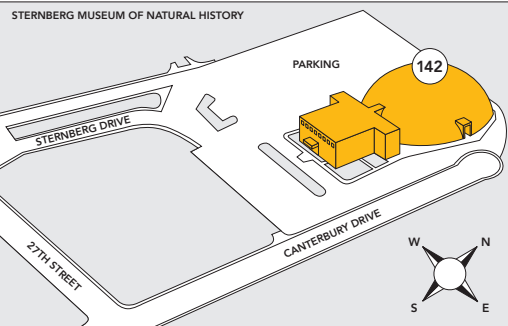

ATHLETIC FACILITIES

RESIDENTIAL FACILITIES

- 310 Custer Hall
- 311 Agnew Hall
- 312 Wooster Place No. 1 (A-D)
- 313 Wooster Place No. 2 (E-F)
- 316 Stadium Place (A-D)
- 319 President's Residence
- 320 Heather Hall
- 322 Victor E. Village
- 326 Tiger Village
- 325 McMinds Hall
- 328 Dane G. Hansen Hall

AUXILIARY ENTERPRISES

ACADEMIC BUILDINGS

- 101 Picken Hall
- 102 Sheridan Hall
- 103 McCartney Hall
- 104 Albertson Hall
- 106A Art and Design Building
- 106B Moss-Thorns Gallery
- 107 Center For Applied Tech.
- 108 Martin Allen Hall
- 109 Malloy Hall
- 127 Forsyth Library
- 138A Cunningham Hall
- 139 Stroup Hall
- 140 Rarick Hall
- 142 Beach Hall
- 143 Tomaneck Hall
- 148 Hammond Hall

SERVICE BUILDINGS

- 115 Brooks Building
- 220A Grounds
- 220B Greenhouse
- 221 C.A. Witt Building
- 222 Maintenance/Warehouse
- 224 Motor Pool
- 224 Akers Energy Center
- 225 South Maintenance Bldg.
- 227 Switchgear Bldg.
- 330 Res. Life Maintenance Bldg.

- O10
- N8
- O8
- P7
- R10
- S10
- T9
- P10
- P6
- N7
- O1
- R6
- P10
- E12
- N6
- O5
- U7
- U8
- T7
- V8
- V8
- N5
- A6
- M5
- F5

ENTER CAMPUS HERE

MEMORIAL UNION ENTRANCE