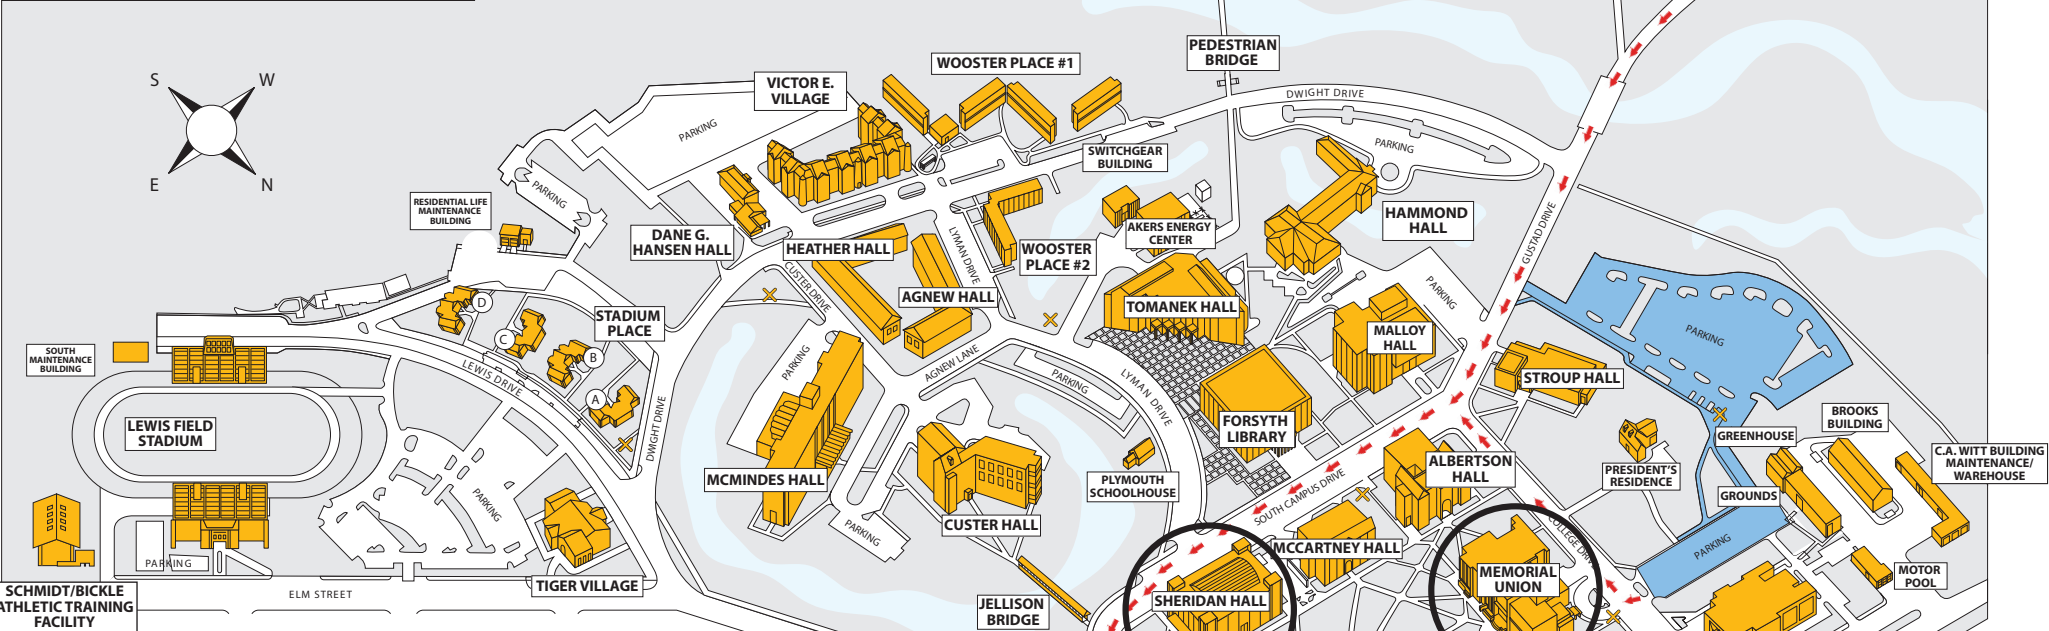

SPRING 2018

DIRECTIONS TO CAMPUS:

FROM I-70 EAST: Take Exit 159- Turn South on Vine Street and then turn West on 8th Street - Continue to 8th Street directly to campus - Turn South on Park Street.

FROM I-70 WEST: Turn South on the 183 Bypass - Continue on 183 Bypass turn East at the main entrance of Gross Memorial Coliseum - Continue East, street turns into South Campus Drive - turn North on Park Street.

FROM HIGHWAY 183: Turn West on 8th Street - Continue on 8th Street directly to campus - Turn South on Park Street.

PARKING: No parking permit is required for this day. Nearby parking lots are highlighted in blue. Our campus shuttle service will be available for your use. Plan to arrive early if you are riding the shuttle. Shuttle will stop at Gate 2 of Gross Memorial Coliseum for transportation to Sheridan Hall. Large groups may drop students off in front of Sheridan Hall and proceed to a designated parking lot.

CHECK-OUT

FORT HAYS STATE UNIVERSITY

Forward thinking. World ready.

CHECK-IN