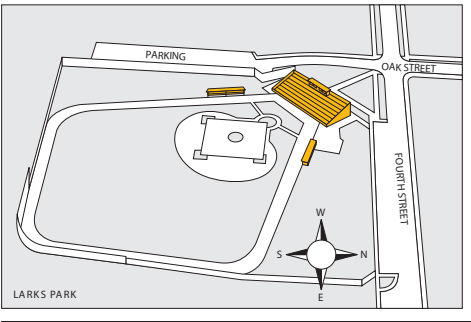

SPRING 2018

DIRECTIONS TO CAMPUS:

FROM I-70 EAST: Take Exit 159- Turn South on Vine Street and then turn West on 8th Street - Continue to 8th Street directly to campus - Turn South on Park Street.

FROM I-70 WEST: Turn South on the 183 Bypass - Continue on 183 Bypass turn East at the main entrance of Gross Memorial Coliseum - Continue East, street turns into South Campus Drive - turn North on Park Street.

FROM HIGHWAY 183: Turn West on 8th Street - Continue on 8th Street directly to campus - Turn South on Park Street.

PARKING: No parking permit is required for this day. Nearby parking lots are highlighted in blue. Our campus shuttle service will be available for your use. Plan to arrive early if you are riding the shuttle. Shuttle will stop at Gate 2 of Gross Memorial Coliseum for transportation to Sheridan Hall. Large groups may drop students off in front of Sheridan Hall and proceed to a designated parking lot.