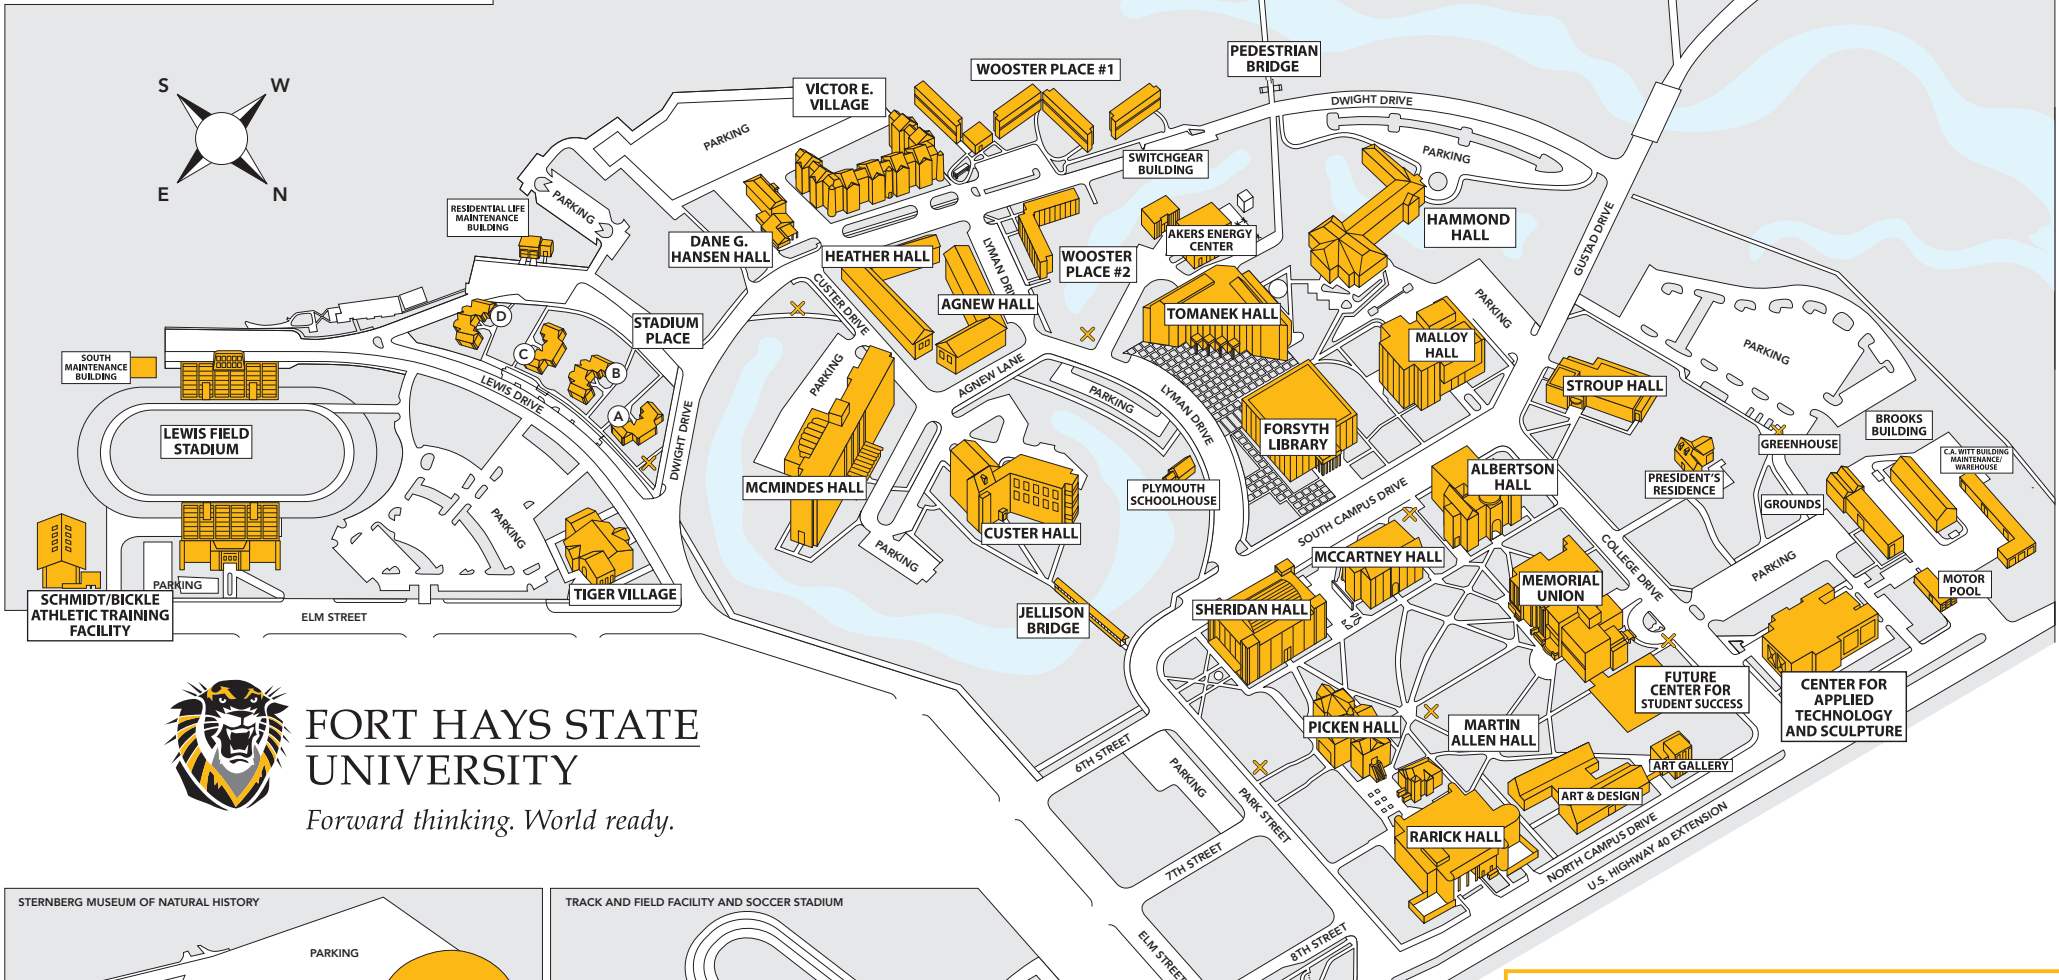

FALL 2019

FORT HAYS STATE UNIVERSITY
Forward thinking. World ready.

DIRECTIONS TO CAMPUS:

FROM I-70 EAST: Take Exit 159 - Turn South on Vine Street and then turn West on 8th Street - Continue to 8th Street directly to campus - Turn South on Park Street - Parking is available by Picken Hall.

FROM I-70 WEST: Turn South on the 183 Bypass - Continue on 183 Bypass turn East at the main entrance of Gross Memorial Coliseum - Continue East, street turns into South Campus Drive - turn North on Park Street - Parking is available by Picken Hall.

FROM HIGHWAY 183: Turn West on 8th Street - Continue on 8th Street directly to campus - Turn South on Park Street - Parking is available by Picken Hall.