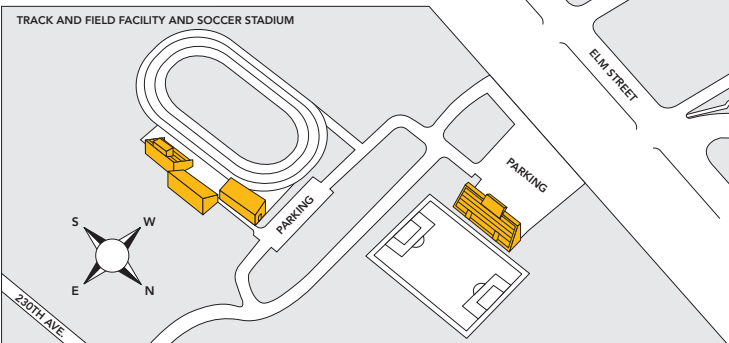

FALL 2019

FORT HAYS STATE UNIVERSITY
Forward thinking. World ready.

DIRECTIONS TO CAMPUS:

FROM I-70 EAST: Take Exit 159 - Turn South on Vine Street and then turn West on 8th Street - Continue to 8th Street directly to campus - Turn South on Park Street - Parking is available by Picken Hall.

FROM I-70 WEST: Turn South on the 183 Bypass - Continue on 183 Bypass turn East at the main entrance of Gross Memorial Coliseum - Continue East, street turns into South Campus Drive - turn North on Park Street - Parking is available by Picken Hall.

FROM HIGHWAY 183: Turn West on 8th Street - Continue on 8th Street directly to campus - Turn South on Park Street - Parking is available by Picken Hall.