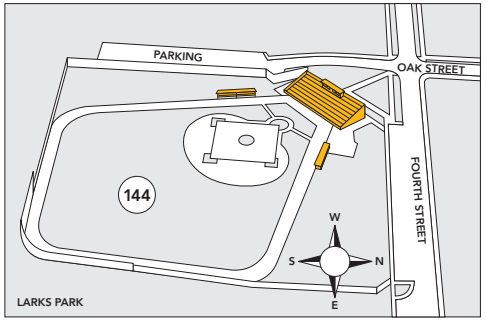

FALL 2019

FORT HAYS STATE UNIVERSITY
Forward thinking. World ready.

DIRECTIONS TO CAMPUS:

FROM I-70 EAST: Take Exit 159 - Turn South on Vine Street and then turn West on 8th Street - Continue to 8th Street directly to campus - Turn South on Park Street - Parking is available by Picken Hall.

FROM I-70 WEST: Turn South on the 183 Bypass - Continue on 183 Bypass turn East at the main entrance of Gross Memorial Coliseum - Continue East, street turns into South Campus Drive - turn North on Park Street - Parking is available by Picken Hall.

FROM HIGHWAY 183: Turn West on 8th Street - Continue on 8th Street directly to campus - Turn South on Park Street - Parking is available by Picken Hall.