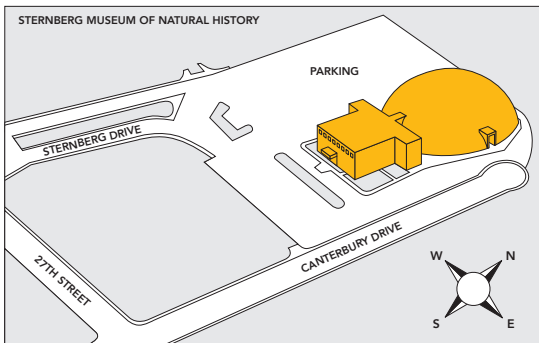

FALL 2019

FORT HAYS STATE UNIVERSITY
Forward thinking. World ready.

DIRECTIONS TO CAMPUS:

FROM I-70 EAST: Take Exit 159 - Turn South on Vine Street and then turn West on 8th Street - Continue to 8th Street directly to campus - Turn South on Park Street - Parking is available by Picken Hall.

FROM I-70 WEST: Turn South on the 183 Bypass - Continue on 183 Bypass turn East at the main entrance of Gross Memorial Coliseum - Continue East, street turns into South Campus Drive - turn North on Park Street - Parking is available by Picken Hall.

FROM HIGHWAY 183: Turn West on 8th Street - Continue on 8th Street directly to campus - Turn South on Park Street - Parking is available by Picken Hall.