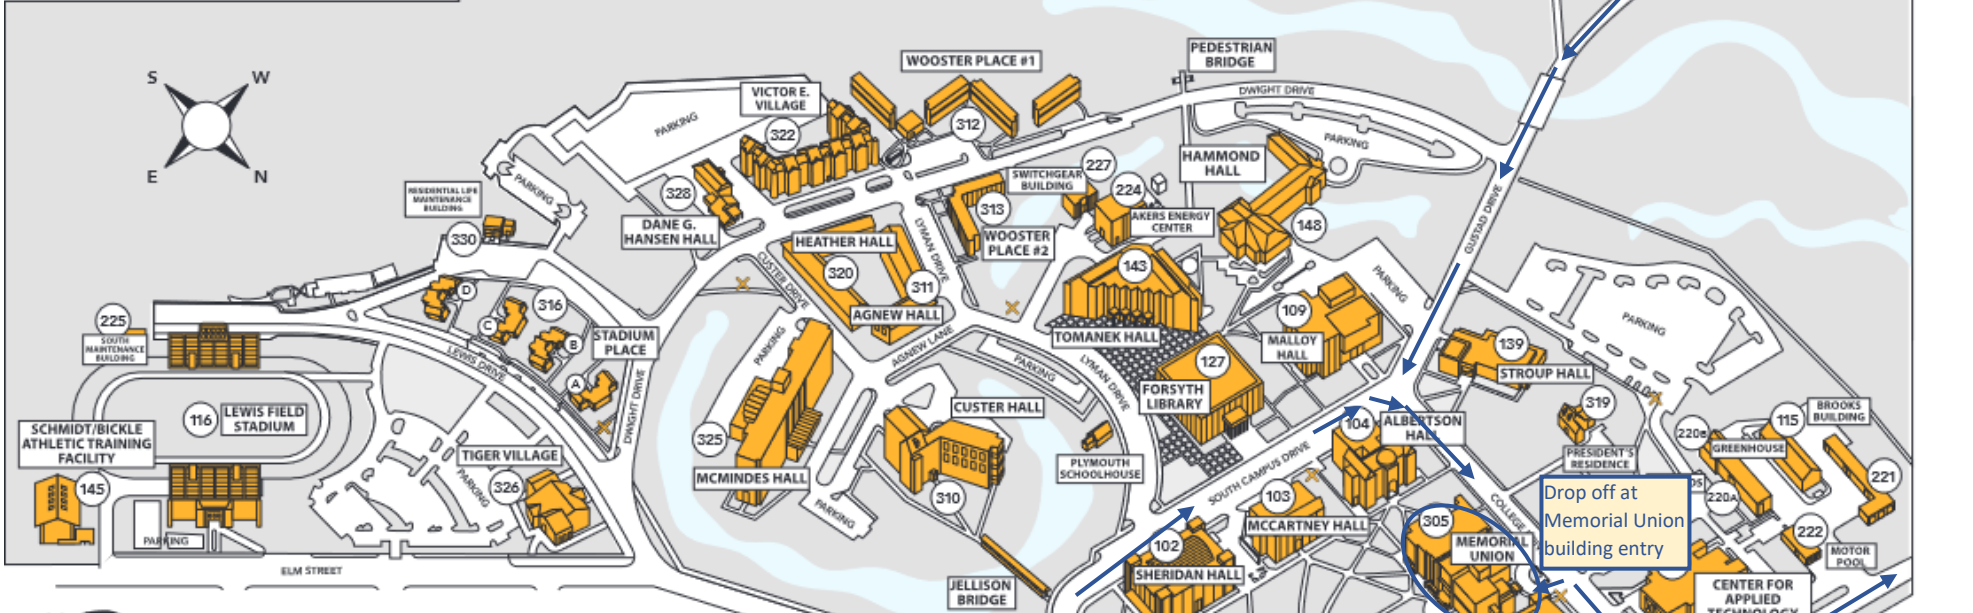

Drop off at
Memorial Union
building entry

Back to GMC for
parking after
student drop off

FORT HAYS STATE
UNIVERSITY

Scan the code to view our NEW virtual campus map!