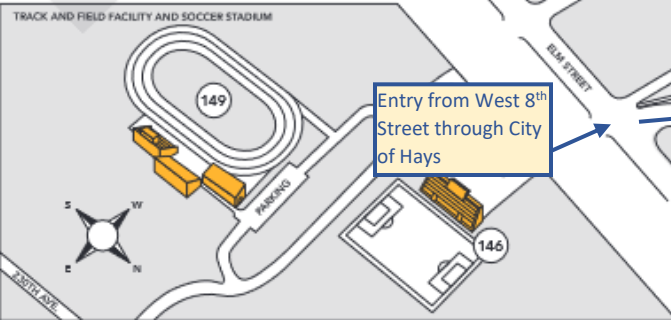

Entry from West 8th
Street through City
of Hays

ATHLETIC FACILITIES

- 116 Lewis Field Stadium
- 138B Gross Memorial Coliseum
- 144 Larks Park
- 145 Schmidt-Bickle Indoor Training Facility
- 146 Soccer Stadium
- 149 Track and Field Facility

RESIDENTIAL FACILITIES

- 310 Custer Hall
- 311 Agnew Hall
- 312 Wooster Place No. 1 (A-D)
- 313 Wooster Place No. 2 (E-F)
- 316 Stadium Place (A-D)
- 319 President's Residence
- 320 Heather Hall
- 322 Victor E. Village
- 326 Tiger Village
- 325 McMinda Hall
- 328 Dane G. Hansen Hall

AUXILIARY ENTERPRISES

ACADEMIC BUILDINGS

- 101 Picken Hall
- 102 Sheridan Hall
- 103 McCartney Hall
- 104 Albertson Hall
- 106A Art and Design Gallery
- 106B Moss-Thorna Gallery
- 107 Center For Applied Tech.
- 108 Martin Allen Hall
- 109 Malloy Hall
- 127 Forsyth Library
- 138A Cunningham Hall
- 139 Stroup Hall
- 140 Rarick Hall
- 142 Beach Hall
- 143 Tomanek Hall
- 148 Hammond Hall

SERVICE BUILDINGS

- 115 Brooks Building
- 220A Grounds
- 220B Greenhouse
- 221 C.A. Witt Building
- 222 Maintenance/Warehouse
- 224 Alkera Energy Center
- 225 South Maintenance Bldg.
- 227 Switchgear Bldg.
- 330 Res. Life Maintenance Bldg.