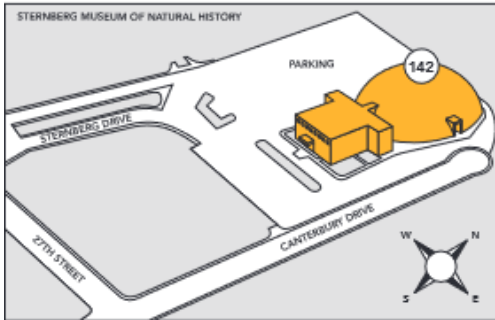

Entry from West 8th
Street through City
of Hays

ATHLETIC FACILITIES

- 116 Lewis Field Stadium
- 138B Gross Memorial Coliseum
- 144 Larks Park
- 145 Schmidt-Bickle Indoor Training Facility
- 146 Soccer Stadium
- 149 Track and Field Facility

RESIDENTIAL FACILITIES

- 310 Custer Hall
- 311 Agnew Hall
- 312 Wooster Place No. 1 (A-D)
- 313 Wooster Place No. 2 (E-F)
- 316 Stadium Place (A-D)
- 319 President's Residence
- 320 Heather Hall
- 322 Victor E. Village
- 326 Tiger Village
- 325 McMinda Hall
- 328 Dane G. Hansen Hall

AUXILIARY ENTERPRISES

ACADEMIC BUILDINGS

- 101 Picken Hall
- 102 Sheridan Hall
- 103 McCartney Hall
- 104 Albertson Hall
- 106A Art and Design Gallery
- 106B Moss-Thorna Gallery
- 107 Center For Applied Tech.
- 108 Martin Allen Hall
- 109 Malloy Hall
- 127 Forsyth Library
- 138A Cunningham Hall
- 139 Stroup Hall
- 140 Rarick Hall
- 142 Beach Hall
- 143 Tomanek Hall
- 148 Hammond Hall

SERVICE BUILDINGS

- 115 Brooks Building
- 220A Grounds
- 220B Greenhouse
- 221 C.A. Witt Building
- 222 Maintenance/Warehouse
- 224 Alkera Energy Center
- 225 South Maintenance Bldg.
- 227 Switchgear Bldg.
- 330 Res. Life Maintenance Bldg.