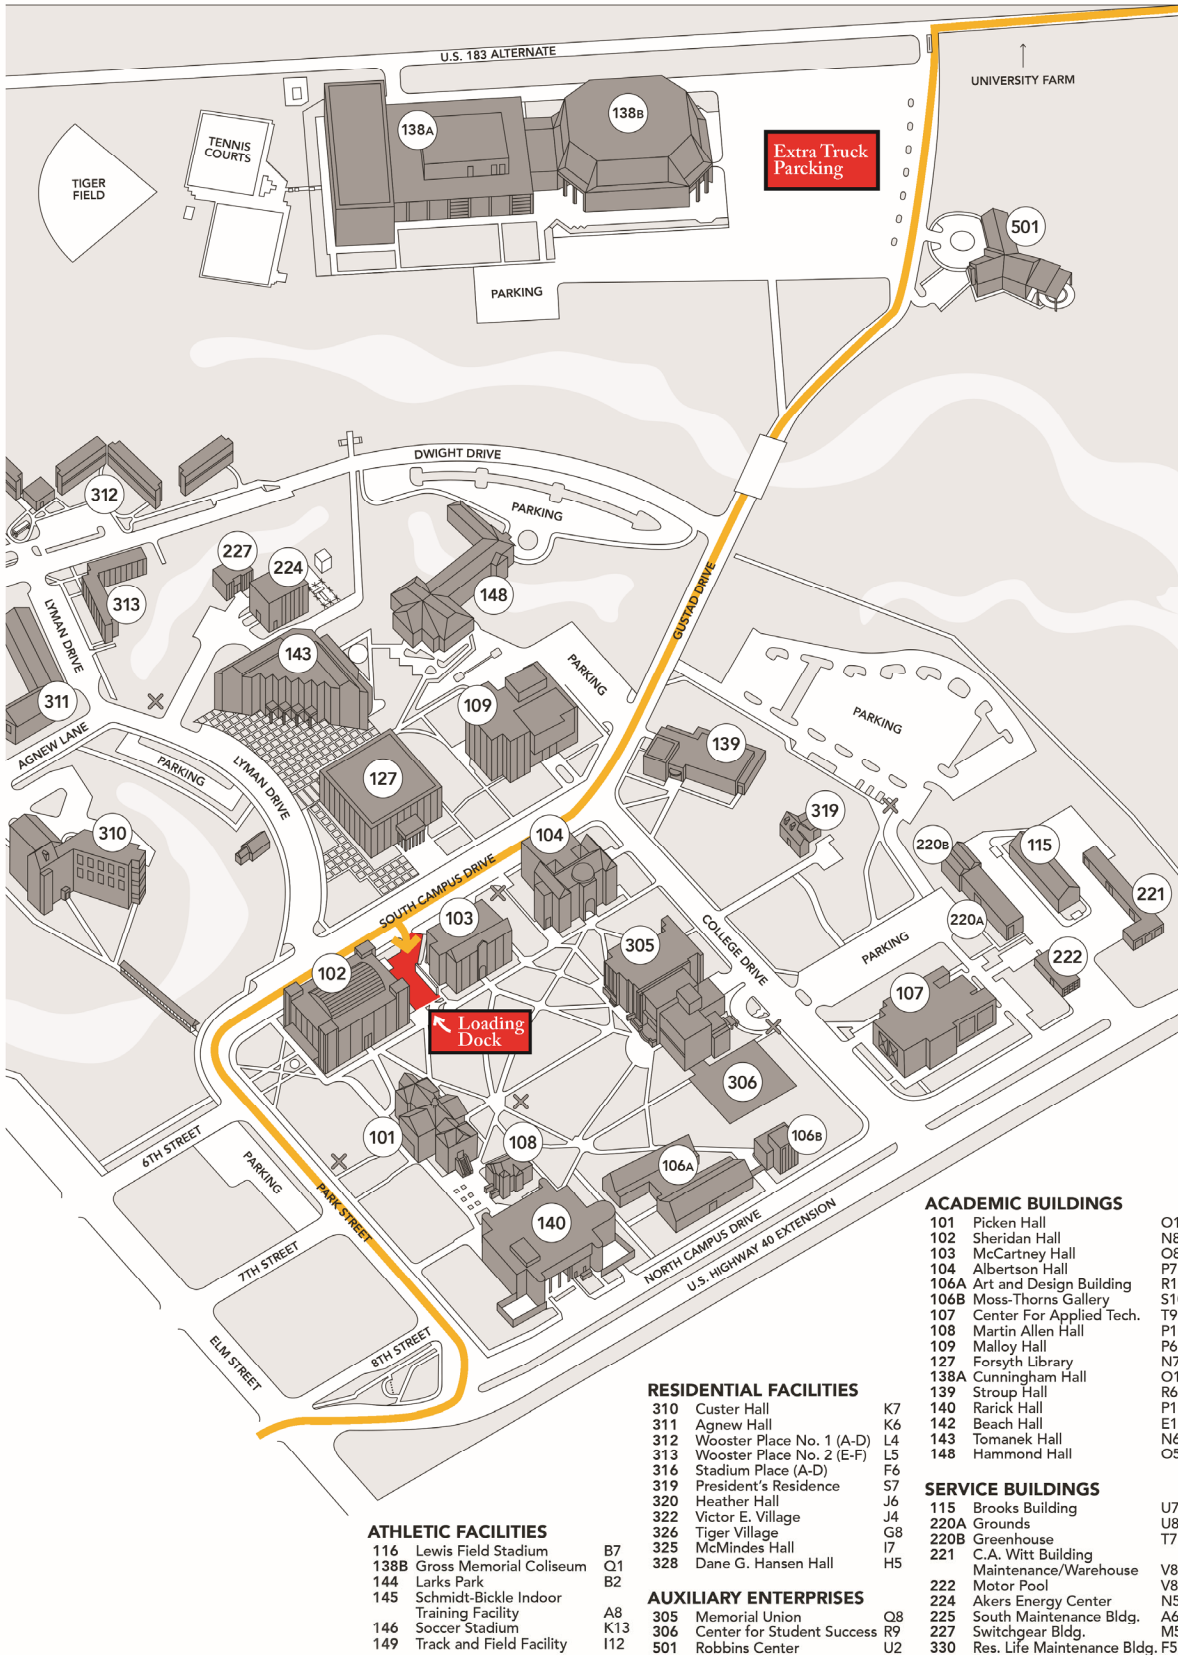

# TRUCK DRIVING DIRECTIONS (cont):

## Campus Map:

**TRUCK DRIVING DIRECTIONS:**

To get to Beach/Schmidt from I-70 take the 159 exit south. Drive south 2.5 miles to 8th St. Turn west on 8th St. Drive 1.5 miles west to Park St. Turn south on Park St. Drive .5 miles south to the blinking stop light. Follow the curve approximately 150 yards to the parking lot between Sheridan Hall and McCartney Hall The loading dock is located in this parking lot.

See attached maps on this page and the next for direction clarity.

Loading Dock

Loading Dock Entrance

Millstones

McCartney Hall

S Campus Dr

S Campus Dr

Lyman Dr

Lyman Dr

S Campus Dr

S Campus Dr

S Campus Dr

W 6th St

W 6th St

Lyman Dr

The Plymouth Schoolhouse