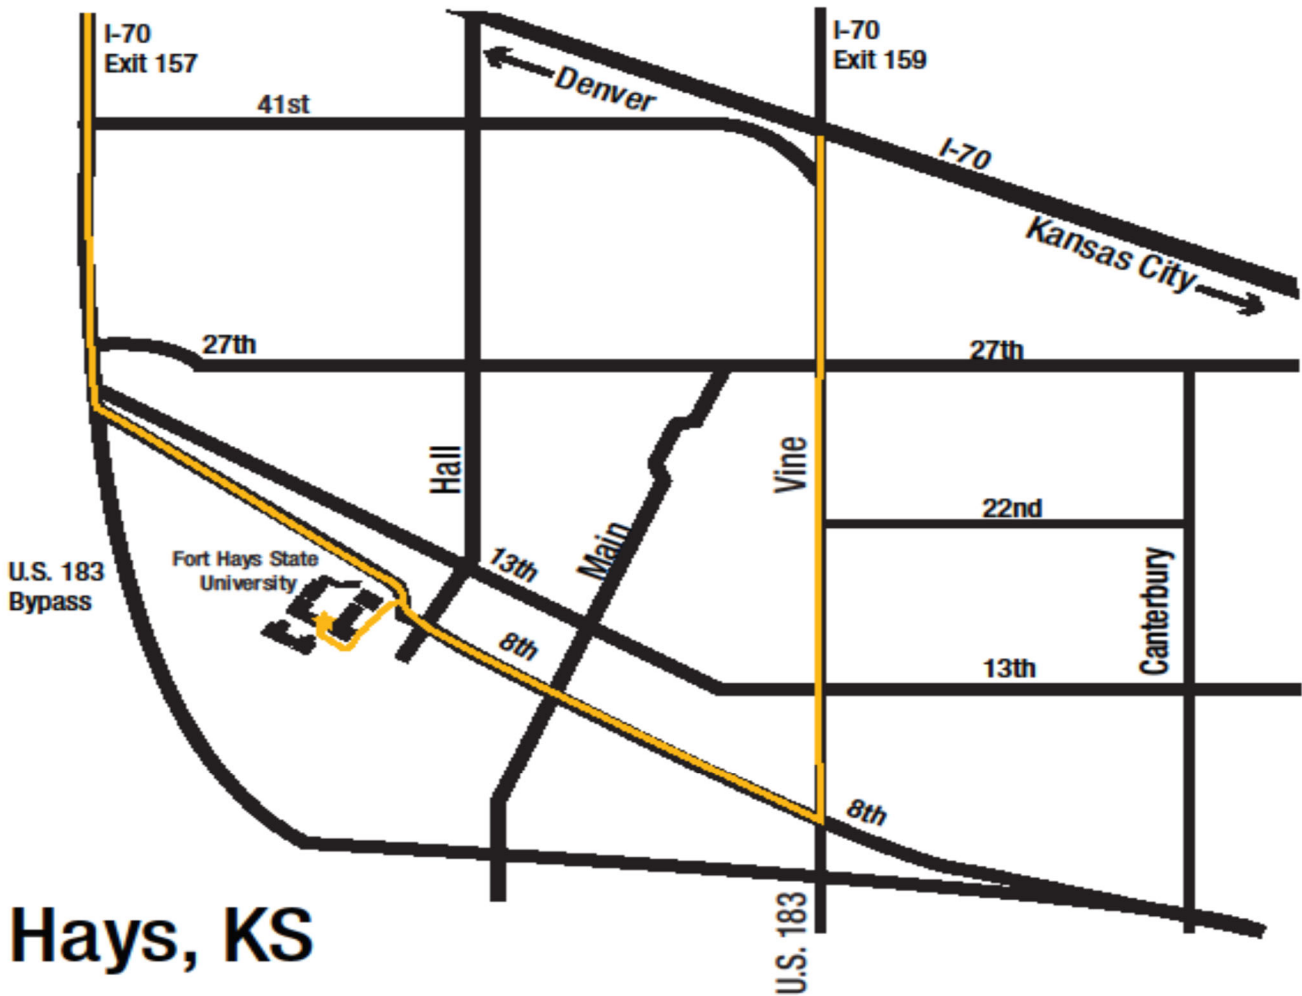

# TRUCK DRIVING DIRECTIONS (cont):

## Campus Map:

**TRUCK DRIVING DIRECTIONS:**

To get to Beach/Schmidt from I-70 take the 159 exit south. Drive south 2.5 miles to 8th St. Turn west on 8th St. Drive 1.5 miles west to Park St. Turn south on Park St. Drive .5 miles south to the blinking stop light. Follow the curve approximately 150 yards to the parking lot between Sheridan Hall and McCartney Hall The loading dock is located in this parking lot.

See attached maps on this page and the next for direction clarity.

Loading Dock

Loading Dock Entrance

Millstones

McCartney Hall

S Campus Dr

S Campus Dr

Lyman Dr

Lyman Dr

S Campus Dr

S Campus Dr

S Campus Dr

W 6th St

W 6th St

Lyman Dr

The Plymouth Schoolhouse